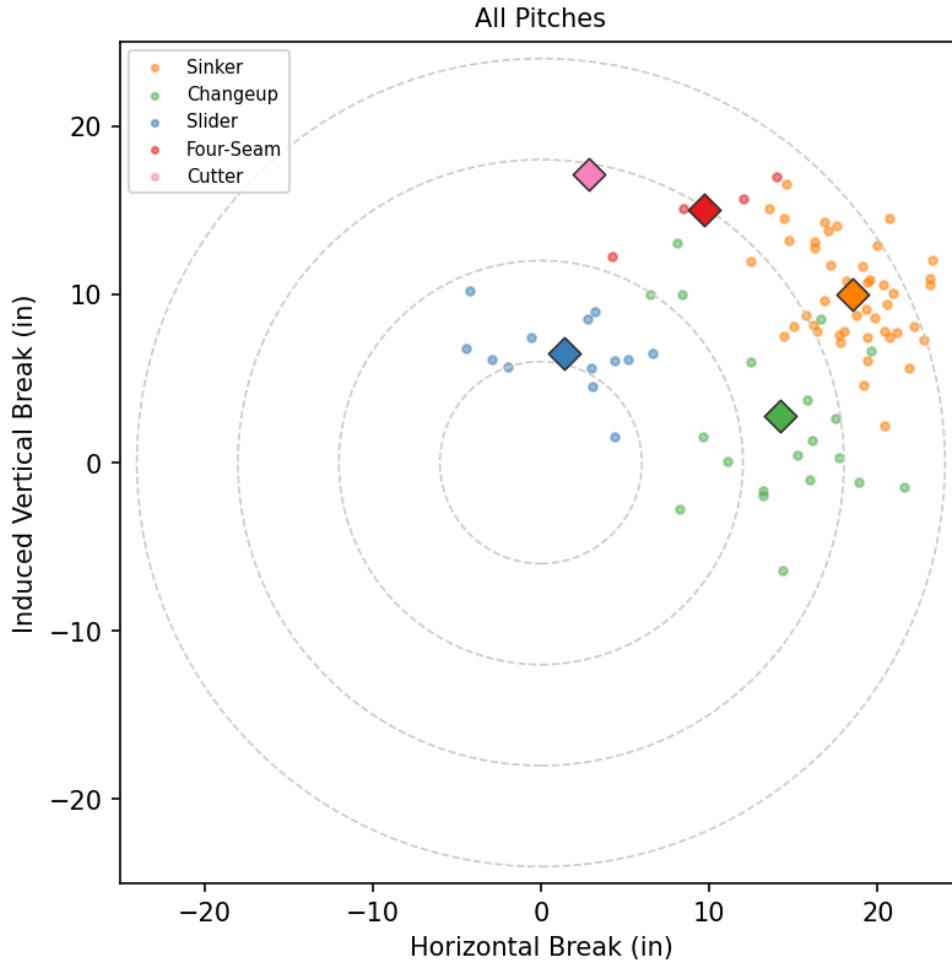

Yoanner Negrin

LEO_MEX | Right | 2026-04-16 to 2026-04-22

Pitching Profile

Pitch Type	Count	%	Avg Velo	Max Velo	Avg Spin	IVB	HB	Ext	Whiff%
Sinker	47	54.0%	90.2	92.4	2132.0	10.0	18.5	4.9	28.6%
Changeup	21	24.1%	81.4	88.1	1705.0	2.8	14.2	4.9	14.3%
Slider	14	16.1%	82.6	84.2	2202.0	6.5	1.4	4.8	100.0%
Four-Seam	4	4.6%	87.7	92.2	2074.0	15.0	9.7	4.9	-
Cutter	1	1.1%	84.6	84.6	2188.0	17.1	2.9	4.8	-

Movement Profile

Location Density

Location by Pitch Type & Count

Location by Handedness & Count

Splits vs LHH

Pitch	Count	%	Velo	Spin	IVB	HB	Whiff%
Sinker	25	62.5%	90.0	2113.0	10.3	18.4	42.9%
Changeup	12	30.0%	80.4	1556.0	1.1	15.6	16.7%
Four-Seam	2	5.0%	91.1	2068.0	16.3	13.0	-
Slider	1	2.5%	82.4	2078.0	5.6	3.0	-

Splits vs RHH

Pitch	Count	%	Velo	Spin	IVB	HB	Whiff%
Sinker	22	46.8%	90.4	2153.0	9.7	18.6	14.3%
Slider	13	27.7%	82.6	2212.0	6.5	1.3	100.0%
Changeup	9	19.1%	82.8	1902.0	4.9	12.4	-
Four-Seam	2	4.3%	84.3	2081.0	13.7	6.4	-
Cutter	1	2.1%	84.6	2188.0	17.1	2.9	-

Traditional Pitching (API)

Stat	Value	Stat	Value
W-L	0-0	ERA	12.46
G/GS	1/1	SV/HD	0/0
IP	4.1	H/ER/HR	6/6/0
K/BB	2/1	K/BB Ratio	2.0
WHIP	1.62	K/9	4.2
BB/9	2.1	BF	20