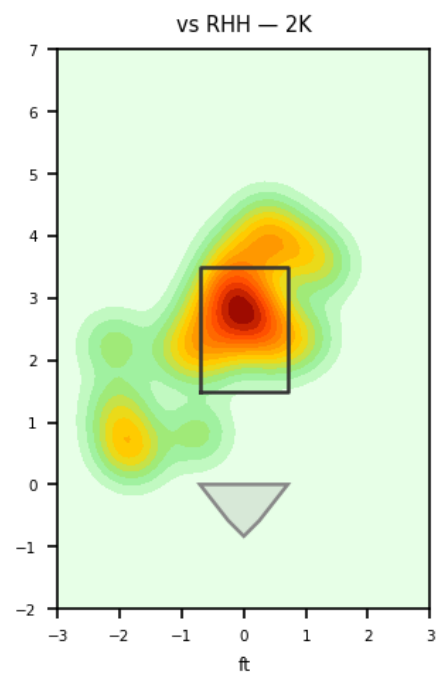

Yoanner Negrin

LEO_MEX | Right | 2026-04-16 to 2026-04-22

Pitching Profile

Pitch Type	Count	%	Avg Velo	Max Velo	Avg Spin	IVB	HB	Ext	Whiff%
Sinker	47	54.0%	90.2	92.4	2132.0	10.0	18.5	4.9	28.6%
Changeup	21	24.1%	81.4	88.1	1705.0	2.8	14.2	4.9	14.3%
Slider	14	16.1%	82.6	84.2	2202.0	6.5	1.4	4.8	100.0%
Four-Seam	4	4.6%	87.7	92.2	2074.0	15.0	9.7	4.9	-
Cutter	1	1.1%	84.6	84.6	2188.0	17.1	2.9	4.8	-

Movement Profile

Location Density

Location by Pitch Type & Count

Location by Handedness & Count

Splits vs LHH

Pitch	Count	%	Velo	Spin	IVB	HB	Whiff%
Sinker	25	62.5%	90.0	2113.0	10.3	18.4	42.9%
Changeup	12	30.0%	80.4	1556.0	1.1	15.6	16.7%
Four-Seam	2	5.0%	91.1	2068.0	16.3	13.0	-
Slider	1	2.5%	82.4	2078.0	5.6	3.0	-

Splits vs RHH

Pitch	Count	%	Velo	Spin	IVB	HB	Whiff%
Sinker	22	46.8%	90.4	2153.0	9.7	18.6	14.3%
Slider	13	27.7%	82.6	2212.0	6.5	1.3	100.0%
Changeup	9	19.1%	82.8	1902.0	4.9	12.4	-
Four-Seam	2	4.3%	84.3	2081.0	13.7	6.4	-
Cutter	1	2.1%	84.6	2188.0	17.1	2.9	-