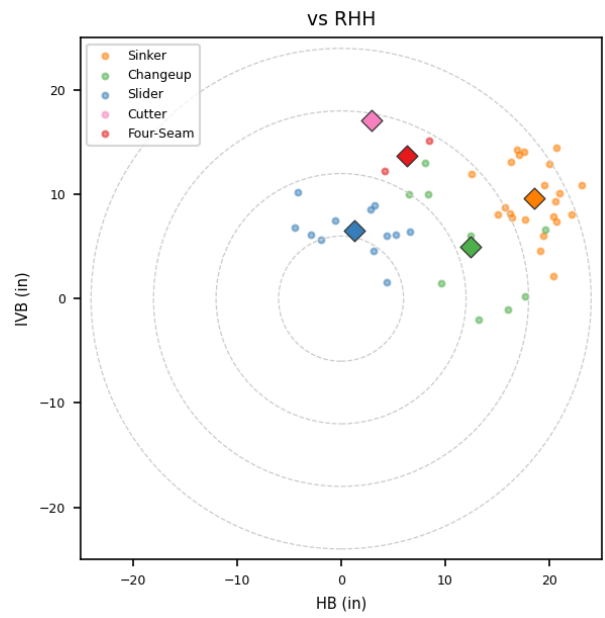

Yoanner Negrin

LEO_MEX | Right | 2026-04-16 to 2026-04-22

Pitching Profile

Pitch Type	Count	%	Avg Velo	Max Velo	Avg Spin	IVB	HB	Ext	Whiff%
Sinker	47	54.0%	90.2	92.4	2132.0	10.0	18.5	4.9	28.6%
Changeup	21	24.1%	81.4	88.1	1705.0	2.8	14.2	4.9	14.3%
Slider	14	16.1%	82.6	84.2	2202.0	6.5	1.4	4.8	100.0%
Four-Seam	4	4.6%	87.7	92.2	2074.0	15.0	9.7	4.9	-
Cutter	1	1.1%	84.6	84.6	2188.0	17.1	2.9	4.8	-

Movement Profile

Location Density

Location by Pitch Type & Count

Location by Handedness & Count

Splits vs LHH

Pitch	Count	%	Velo	Spin	IVB	HB	Whiff%
Sinker	25	62.5%	90.0	2113.0	10.3	18.4	42.9%
Changeup	12	30.0%	80.4	1556.0	1.1	15.6	16.7%
Four-Seam	2	5.0%	91.1	2068.0	16.3	13.0	-
Slider	1	2.5%	82.4	2078.0	5.6	3.0	-

Splits vs RHH

Pitch	Count	%	Velo	Spin	IVB	HB	Whiff%
Sinker	22	46.8%	90.4	2153.0	9.7	18.6	14.3%
Slider	13	27.7%	82.6	2212.0	6.5	1.3	100.0%
Changeup	9	19.1%	82.8	1902.0	4.9	12.4	-
Four-Seam	2	4.3%	84.3	2081.0	13.7	6.4	-
Cutter	1	2.1%	84.6	2188.0	17.1	2.9	-

Traditional Pitching (API)

Stat	Value	Stat	Value
W-L	0-0	ERA	12.46
G/GS	1/1	SV/HD	0/0
IP	4.1	H/ER/HR	6/6/0
K/BB	2/1	K/BB Ratio	2.0
WHIP	1.62	K/9	4.2
BB/9	2.1	BF	20