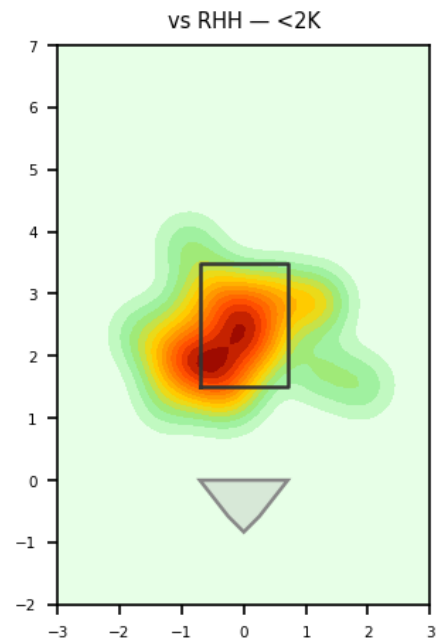

Movement Profile

Location Density

Location by Pitch Type & Count

Location by Handedness & Count

Splits vs LHH

Pitch	Count	%	Velo	Spin	IVB	HB	Whiff%
Sinker	25	62.5%	90.0	2113.0	10.3	18.4	42.9%
Changeup	12	30.0%	80.4	1556.0	1.1	15.6	16.7%
Four-Seam	2	5.0%	91.1	2068.0	16.3	13.0	-
Slider	1	2.5%	82.4	2078.0	5.6	3.0	-