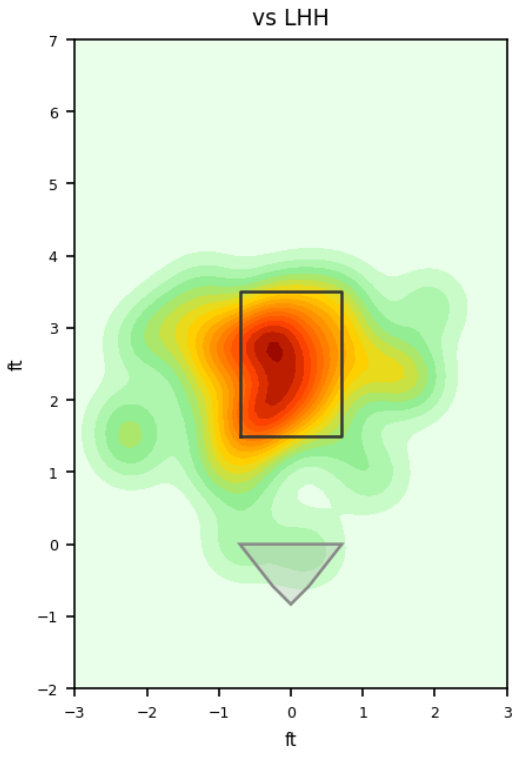

Yoanner Negrin

LEO_MEX | Right | 2026-04-16 to 2026-04-22

Pitching Profile

Pitch Type	Count	%	Avg Velo	Max Velo	Avg Spin	IVB	HB	Ext	Whiff%
Sinker	47	54.0%	90.2	92.4	2132.0	10.0	18.5	4.9	28.6%
Changeup	21	24.1%	81.4	88.1	1705.0	2.8	14.2	4.9	14.3%
Slider	14	16.1%	82.6	84.2	2202.0	6.5	1.4	4.8	100.0%
Four-Seam	4	4.6%	87.7	92.2	2074.0	15.0	9.7	4.9	-
Cutter	1	1.1%	84.6	84.6	2188.0	17.1	2.9	4.8	-

Movement Profile

Location Density

Location by Pitch Type & Count

Location by Handedness & Count

Splits vs LHH

Pitch	Count	%	Velo	Spin	IVB	HB	Whiff%
Sinker	25	62.5%	90.0	2113.0	10.3	18.4	42.9%
Changeup	12	30.0%	80.4	1556.0	1.1	15.6	16.7%
Four-Seam	2	5.0%	91.1	2068.0	16.3	13.0	-
Slider	1	2.5%	82.4	2078.0	5.6	3.0	-