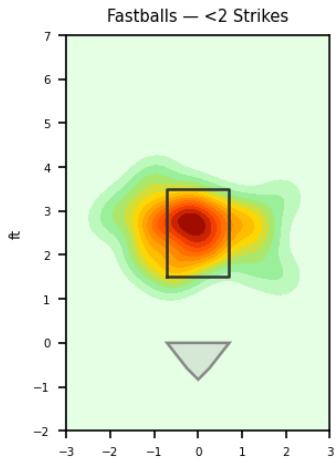

Movement Profile

Location Density

Location by Pitch Type & Count

Location by Handedness & Count

Splits vs LHH

Pitch	Count	%	Velo	Spin	IVB	HB	Whiff%
Sinker	25	62.5%	90.0	2113.0	10.3	18.4	42.9%
Changeup	12	30.0%	80.4	1556.0	1.1	15.6	16.7%
Four-Seam	2	5.0%	91.1	2068.0	16.3	13.0	-
Slider	1	2.5%	82.4	2078.0	5.6	3.0	-

Splits vs RHH

Pitch	Count	%	Velo	Spin	IVB	HB	Whiff%
Sinker	22	46.8%	90.4	2153.0	9.7	18.6	14.3%
Slider	13	27.7%	82.6	2212.0	6.5	1.3	100.0%
Changeup	9	19.1%	82.8	1902.0	4.9	12.4	-
Four-Seam	2	4.3%	84.3	2081.0	13.7	6.4	-
Cutter	1	2.1%	84.6	2188.0	17.1	2.9	-