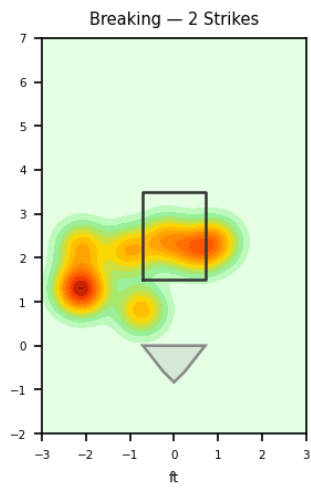

Yoanner Negrin

LEO_MEX | Right | 2026-04-16 to 2026-04-22

Pitching Profile

Pitch Type	Count	%	Avg Velo	Max Velo	Avg Spin	IVB	HB	Ext	Whiff%
Sinker	47	54.0%	90.2	92.4	2132.0	10.0	18.5	4.9	28.6%
Changeup	21	24.1%	81.4	88.1	1705.0	2.8	14.2	4.9	14.3%
Slider	14	16.1%	82.6	84.2	2202.0	6.5	1.4	4.8	100.0%
Four-Seam	4	4.6%	87.7	92.2	2074.0	15.0	9.7	4.9	-
Cutter	1	1.1%	84.6	84.6	2188.0	17.1	2.9	4.8	-

Movement Profile

Location Density

Location by Pitch Type & Count

Location by Handedness & Count

Splits vs LHH

Pitch	Count	%	Velo	Spin	IVB	HB	Whiff%
Sinker	25	62.5%	90.0	2113.0	10.3	18.4	42.9%
Changeup	12	30.0%	80.4	1556.0	1.1	15.6	16.7%
Four-Seam	2	5.0%	91.1	2068.0	16.3	13.0	-
Slider	1	2.5%	82.4	2078.0	5.6	3.0	-

Splits vs RHH

Pitch	Count	%	Velo	Spin	IVB	HB	Whiff%
Sinker	22	46.8%	90.4	2153.0	9.7	18.6	14.3%
Slider	13	27.7%	82.6	2212.0	6.5	1.3	100.0%
Changeup	9	19.1%	82.8	1902.0	4.9	12.4	-
Four-Seam	2	4.3%	84.3	2081.0	13.7	6.4	-
Cutter	1	2.1%	84.6	2188.0	17.1	2.9	-