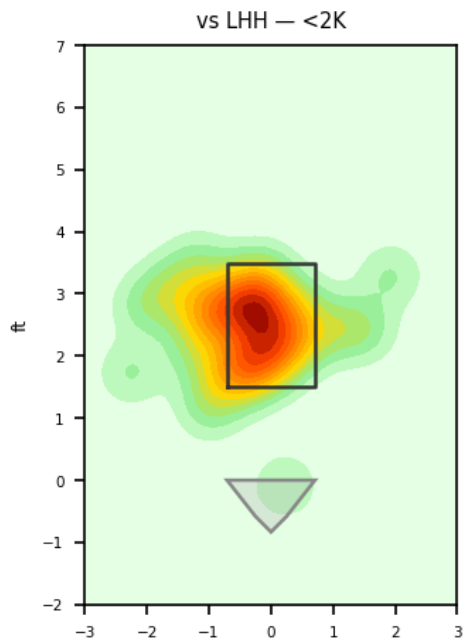

Yoanner Negrin

LEO_MEX | Right | 2026-04-16 to 2026-04-22

Pitching Profile

Pitch Type	Count	%	Avg Velo	Max Velo	Avg Spin	IVB	HB	Ext	Whiff%
Sinker	47	54.0%	90.2	92.4	2132.0	10.0	18.5	4.9	28.6%
Changeup	21	24.1%	81.4	88.1	1705.0	2.8	14.2	4.9	14.3%
Slider	14	16.1%	82.6	84.2	2202.0	6.5	1.4	4.8	100.0%
Four-Seam	4	4.6%	87.7	92.2	2074.0	15.0	9.7	4.9	-
Cutter	1	1.1%	84.6	84.6	2188.0	17.1	2.9	4.8	-

Movement Profile

Location Density

Location by Pitch Type & Count

Location by Handedness & Count

Splits vs LHH

Pitch	Count	%	Velo	Spin	IVB	HB	Whiff%
Sinker	25	62.5%	90.0	2113.0	10.3	18.4	42.9%
Changeup	12	30.0%	80.4	1556.0	1.1	15.6	16.7%
Four-Seam	2	5.0%	91.1	2068.0	16.3	13.0	-
Slider	1	2.5%	82.4	2078.0	5.6	3.0	-

Splits vs RHH

Pitch	Count	%	Velo	Spin	IVB	HB	Whiff%
Sinker	22	46.8%	90.4	2153.0	9.7	18.6	14.3%
Slider	13	27.7%	82.6	2212.0	6.5	1.3	100.0%
Changeup	9	19.1%	82.8	1902.0	4.9	12.4	-
Four-Seam	2	4.3%	84.3	2081.0	13.7	6.4	-
Cutter	1	2.1%	84.6	2188.0	17.1	2.9	-