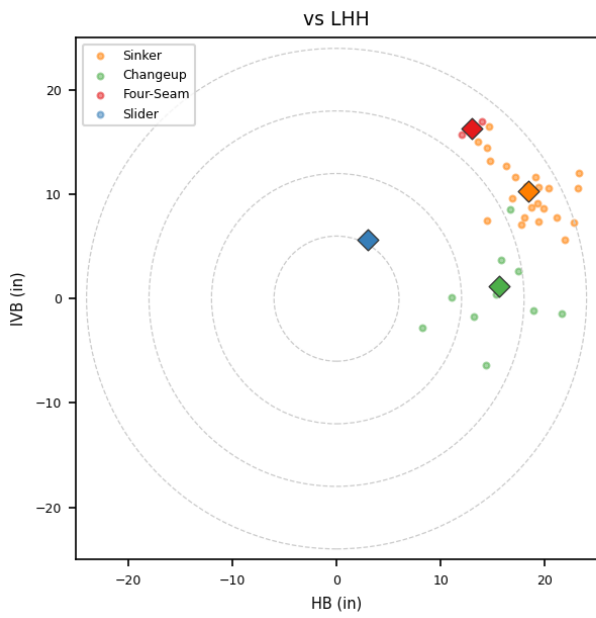

Yoanner Negrin

LEO_MEX | Right | 2026-04-16 to 2026-04-22

Pitching Profile

Pitch Type	Count	%	Avg Velo	Max Velo	Avg Spin	IVB	HB	Ext	Whiff%
Sinker	47	54.0%	90.2	92.4	2132.0	10.0	18.5	4.9	28.6%
Changeup	21	24.1%	81.4	88.1	1705.0	2.8	14.2	4.9	14.3%
Slider	14	16.1%	82.6	84.2	2202.0	6.5	1.4	4.8	100.0%
Four-Seam	4	4.6%	87.7	92.2	2074.0	15.0	9.7	4.9	-
Cutter	1	1.1%	84.6	84.6	2188.0	17.1	2.9	4.8	-

Movement Profile

Location Density

Location by Pitch Type & Count

Location by Handedness & Count

Splits vs LHH

Pitch	Count	%	Velo	Spin	IVB	HB	Whiff%
Sinker	25	62.5%	90.0	2113.0	10.3	18.4	42.9%
Changeup	12	30.0%	80.4	1556.0	1.1	15.6	16.7%
Four-Seam	2	5.0%	91.1	2068.0	16.3	13.0	-
Slider	1	2.5%	82.4	2078.0	5.6	3.0	-

Splits vs RHH

Pitch	Count	%	Velo	Spin	IVB	HB	Whiff%
Sinker	22	46.8%	90.4	2153.0	9.7	18.6	14.3%
Slider	13	27.7%	82.6	2212.0	6.5	1.3	100.0%
Changeup	9	19.1%	82.8	1902.0	4.9	12.4	-
Four-Seam	2	4.3%	84.3	2081.0	13.7	6.4	-
Cutter	1	2.1%	84.6	2188.0	17.1	2.9	-

Traditional Pitching (API)

Stat	Value	Stat	Value
W-L	0-0	ERA	12.46
G/GS	1/1	SV/HD	0/0
IP	4.1	H/ER/HR	6/6/0
K/BB	2/1	K/BB Ratio	2.0
WHIP	1.62	K/9	4.2
BB/9	2.1	BF	20