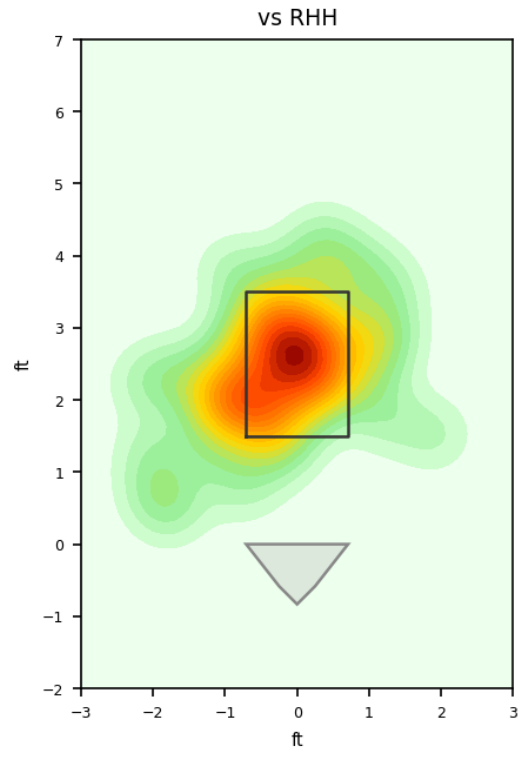

Yoanner Negrin

LEO_MEX | Right | 2026-04-16 to 2026-04-22

Pitching Profile

Pitch Type	Count	%	Avg Velo	Max Velo	Avg Spin	IVB	HB	Ext	Whiff%
Sinker	47	54.0%	90.2	92.4	2132.0	10.0	18.5	4.9	28.6%
Changeup	21	24.1%	81.4	88.1	1705.0	2.8	14.2	4.9	14.3%
Slider	14	16.1%	82.6	84.2	2202.0	6.5	1.4	4.8	100.0%
Four-Seam	4	4.6%	87.7	92.2	2074.0	15.0	9.7	4.9	-
Cutter	1	1.1%	84.6	84.6	2188.0	17.1	2.9	4.8	-

Movement Profile

Location Density

Location by Pitch Type & Count

Location by Handedness & Count

Splits vs LHH

Pitch	Count	%	Velo	Spin	IVB	HB	Whiff%
Sinker	25	62.5%	90.0	2113.0	10.3	18.4	42.9%
Changeup	12	30.0%	80.4	1556.0	1.1	15.6	16.7%
Four-Seam	2	5.0%	91.1	2068.0	16.3	13.0	-
Slider	1	2.5%	82.4	2078.0	5.6	3.0	-