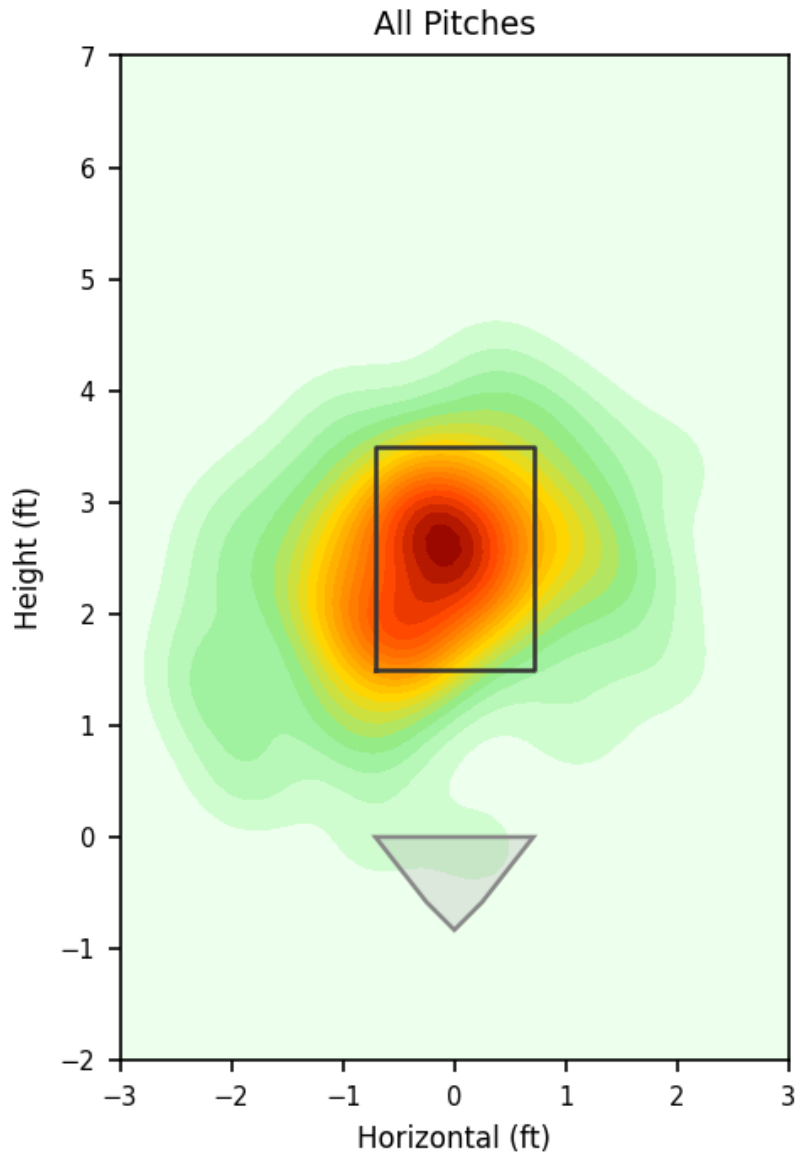

Yoanner Negrin

LEO_MEX | Right | 2026-04-16 to 2026-04-22

Pitching Profile

Pitch Type	Count	%	Avg Velo	Max Velo	Avg Spin	IVB	HB	Ext	Whiff%
Sinker	47	54.0%	90.2	92.4	2132.0	10.0	18.5	4.9	28.6%
Changeup	21	24.1%	81.4	88.1	1705.0	2.8	14.2	4.9	14.3%
Slider	14	16.1%	82.6	84.2	2202.0	6.5	1.4	4.8	100.0%
Four-Seam	4	4.6%	87.7	92.2	2074.0	15.0	9.7	4.9	-
Cutter	1	1.1%	84.6	84.6	2188.0	17.1	2.9	4.8	-

Movement Profile

Location Density

Location by Pitch Type & Count

Location by Handedness & Count

Splits vs LHH

Pitch	Count	%	Velo	Spin	IVB	HB	Whiff%
Sinker	25	62.5%	90.0	2113.0	10.3	18.4	42.9%
Changeup	12	30.0%	80.4	1556.0	1.1	15.6	16.7%
Four-Seam	2	5.0%	91.1	2068.0	16.3	13.0	-
Slider	1	2.5%	82.4	2078.0	5.6	3.0	-