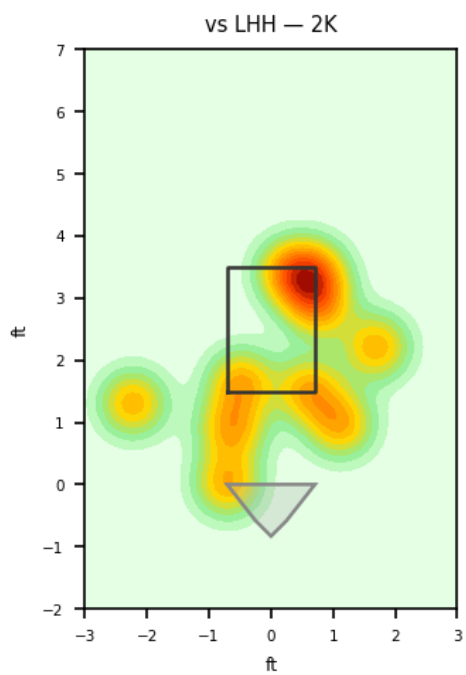

Movement Profile

Location Density

Location by Pitch Type & Count

Location by Handedness & Count

Splits vs LHH

Pitch	Count	%	Velo	Spin	IVB	HB	Whiff%
Sinker	25	62.5%	90.0	2113.0	10.3	18.4	42.9%
Changeup	12	30.0%	80.4	1556.0	1.1	15.6	16.7%
Four-Seam	2	5.0%	91.1	2068.0	16.3	13.0	-
Slider	1	2.5%	82.4	2078.0	5.6	3.0	-

Splits vs RHH

Pitch	Count	%	Velo	Spin	IVB	HB	Whiff%
Sinker	22	46.8%	90.4	2153.0	9.7	18.6	14.3%
Slider	13	27.7%	82.6	2212.0	6.5	1.3	100.0%
Changeup	9	19.1%	82.8	1902.0	4.9	12.4	-
Four-Seam	2	4.3%	84.3	2081.0	13.7	6.4	-
Cutter	1	2.1%	84.6	2188.0	17.1	2.9	-