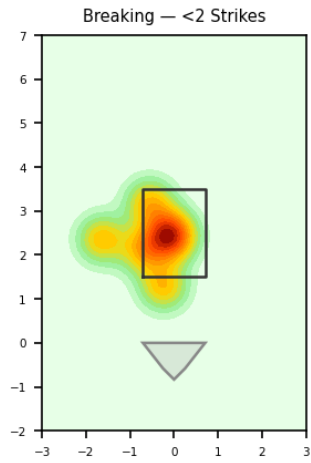

Movement Profile

Location Density

Location by Pitch Type & Count

Location by Handedness & Count

Splits vs LHH

Pitch	Count	%	Velo	Spin	IVB	HB	Whiff%
Sinker	25	62.5%	90.0	2113.0	10.3	18.4	42.9%
Changeup	12	30.0%	80.4	1556.0	1.1	15.6	16.7%
Four-Seam	2	5.0%	91.1	2068.0	16.3	13.0	-
Slider	1	2.5%	82.4	2078.0	5.6	3.0	-

Splits vs RHH

Pitch	Count	%	Velo	Spin	IVB	HB	Whiff%
Sinker	22	46.8%	90.4	2153.0	9.7	18.6	14.3%
Slider	13	27.7%	82.6	2212.0	6.5	1.3	100.0%
Changeup	9	19.1%	82.8	1902.0	4.9	12.4	-
Four-Seam	2	4.3%	84.3	2081.0	13.7	6.4	-
Cutter	1	2.1%	84.6	2188.0	17.1	2.9	-