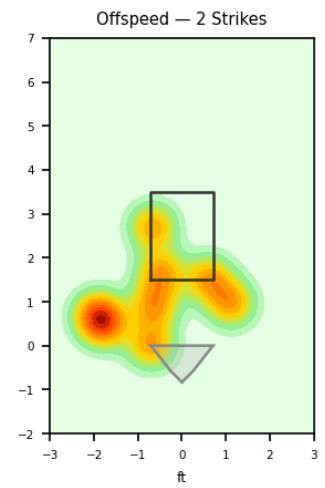

Movement Profile

Location Density

Location by Pitch Type & Count

Location by Handedness & Count

Splits vs LHH

Pitch	Count	%	Velo	Spin	IVB	HB	Whiff%
Sinker	25	62.5%	90.0	2113.0	10.3	18.4	42.9%
Changeup	12	30.0%	80.4	1556.0	1.1	15.6	16.7%
Four-Seam	2	5.0%	91.1	2068.0	16.3	13.0	-
Slider	1	2.5%	82.4	2078.0	5.6	3.0	-

Splits vs RHH

Pitch	Count	%	Velo	Spin	IVB	HB	Whiff%
Sinker	22	46.8%	90.4	2153.0	9.7	18.6	14.3%
Slider	13	27.7%	82.6	2212.0	6.5	1.3	100.0%
Changeup	9	19.1%	82.8	1902.0	4.9	12.4	-
Four-Seam	2	4.3%	84.3	2081.0	13.7	6.4	-
Cutter	1	2.1%	84.6	2188.0	17.1	2.9	-