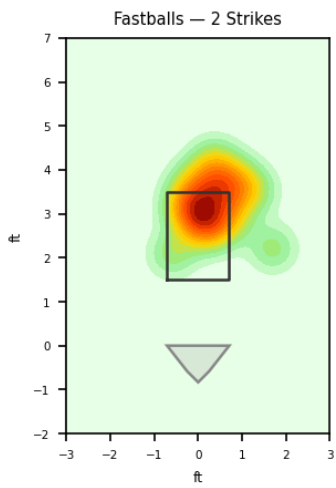

Movement Profile

Location Density

Location by Pitch Type & Count

Location by Handedness & Count

Splits vs LHH

Pitch	Count	%	Velo	Spin	IVB	HB	Whiff%
Sinker	25	62.5%	90.0	2113.0	10.3	18.4	42.9%
Changeup	12	30.0%	80.4	1556.0	1.1	15.6	16.7%
Four-Seam	2	5.0%	91.1	2068.0	16.3	13.0	-
Slider	1	2.5%	82.4	2078.0	5.6	3.0	-

Splits vs RHH

Pitch	Count	%	Velo	Spin	IVB	HB	Whiff%
Sinker	22	46.8%	90.4	2153.0	9.7	18.6	14.3%
Slider	13	27.7%	82.6	2212.0	6.5	1.3	100.0%
Changeup	9	19.1%	82.8	1902.0	4.9	12.4	-
Four-Seam	2	4.3%	84.3	2081.0	13.7	6.4	-
Cutter	1	2.1%	84.6	2188.0	17.1	2.9	-