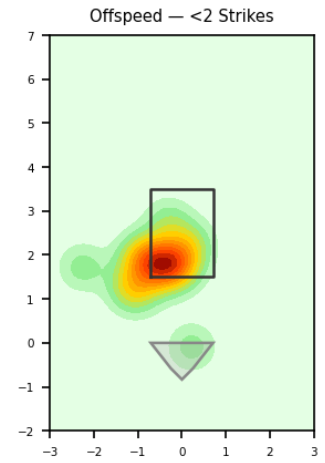

Movement Profile

Location Density

Location by Pitch Type & Count

Location by Handedness & Count

Splits vs LHH

Pitch	Count	%	Velo	Spin	IVB	HB	Whiff%
Sinker	25	62.5%	90.0	2113.0	10.3	18.4	42.9%
Changeup	12	30.0%	80.4	1556.0	1.1	15.6	16.7%
Four-Seam	2	5.0%	91.1	2068.0	16.3	13.0	-
Slider	1	2.5%	82.4	2078.0	5.6	3.0	-

Splits vs RHH

Pitch	Count	%	Velo	Spin	IVB	HB	Whiff%
Sinker	22	46.8%	90.4	2153.0	9.7	18.6	14.3%
Slider	13	27.7%	82.6	2212.0	6.5	1.3	100.0%
Changeup	9	19.1%	82.8	1902.0	4.9	12.4	-
Four-Seam	2	4.3%	84.3	2081.0	13.7	6.4	-
Cutter	1	2.1%	84.6	2188.0	17.1	2.9	-